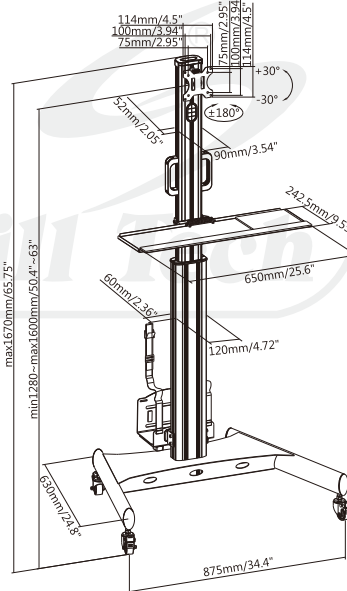

SH MW01FS Sit-Stand Mobile Workstation

Offers Maximum Comfort And Adaptability To Multiple Requirements

Screen Size
13"-34"

VESA Compatible
75x75 100x100

Weight Capacity
Monitor
8kg/17.6lbs

Weight Capacity
Keyboard Tray
2kg/4.4lbs

Weight Capacity
CPU
5kg/11lbs

Tilt Range
+30° - -30°

Screen Rotation
+180°--180°

Cable
Management

Locking Heavy-Duty Casters

CPU Holder with Safety Belt

Retractable Keyboard Tray
adjusts screen distance for better
viewing point